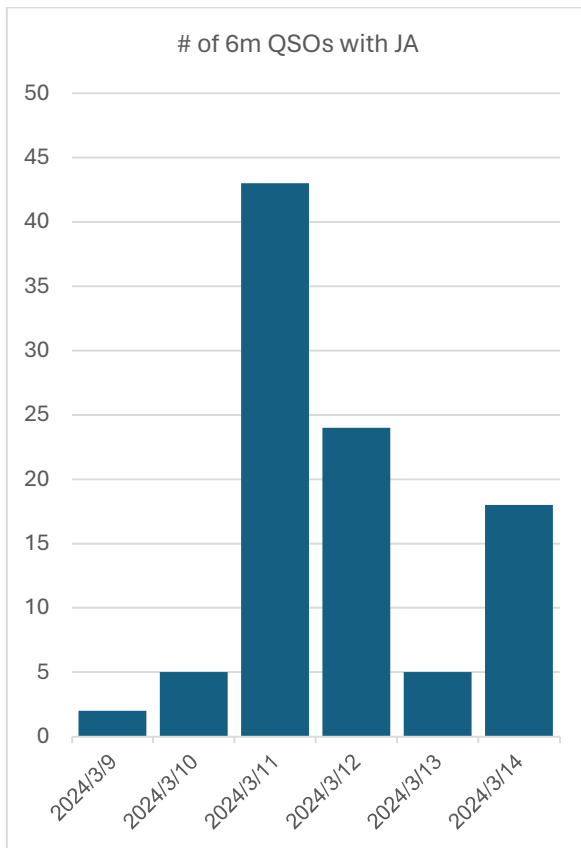

## 9W2/SP5APW – Basic Statistics

	All	JA	
Total number of QSOs	820	346	42.2%
Number of unique calls	706	305	43.2%
Number of 6m QSOs	174	97	55.7%
Number of unique calls on 6m	149	88	59.1%
Number of grid squares worked on 6m	58	23	39.7%
Number of DXCC	62	x	x
Number of DXCC worked on 6m	12	x	x
Longest distance on 6m	7618 km (7Q6M)	5236 km (JO1PSX)	x

JA's grid squares worked by 9W2/SP5APW

9W2/SP5APW 6m QSOs

QSOs and Points per hour/day for 9W25P5APW6mJA container.