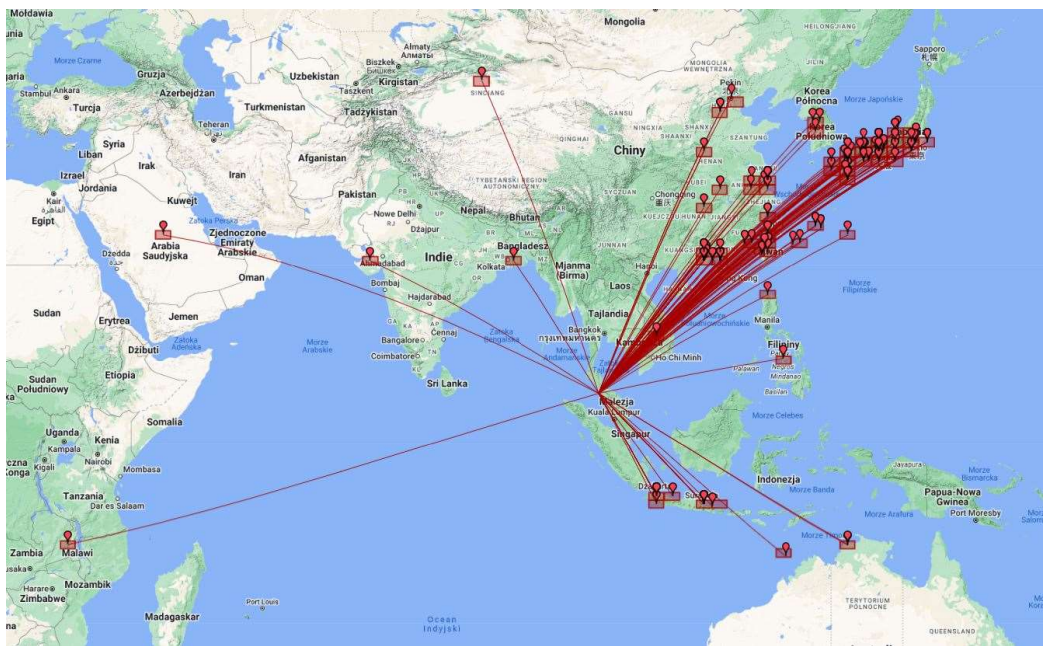

## 9W2/SP5APW – Basic Statistics

	All	JA	
Total number of QSOs	820	346	42.2%
Number of unique calls	706	305	43.2%
Number of 6m QSOs	174	97	55.7%
Number of unique calls on 6m	149	88	59.1%
Number of grid squares worked on 6m	58	23	39.7%
Number of DXCC	62	x	x
Number of DXCC worked on 6m	12	x	x
Longest distance on 6m	7618 km (7Q6M)	5236 km (JO1PSX)	x

JA's grid squares worked by 9W2/SP5APW

9W2/SP5APW 6m QSOs

QSOs and Points per hour/day for 9W25P5APW6mJA container.