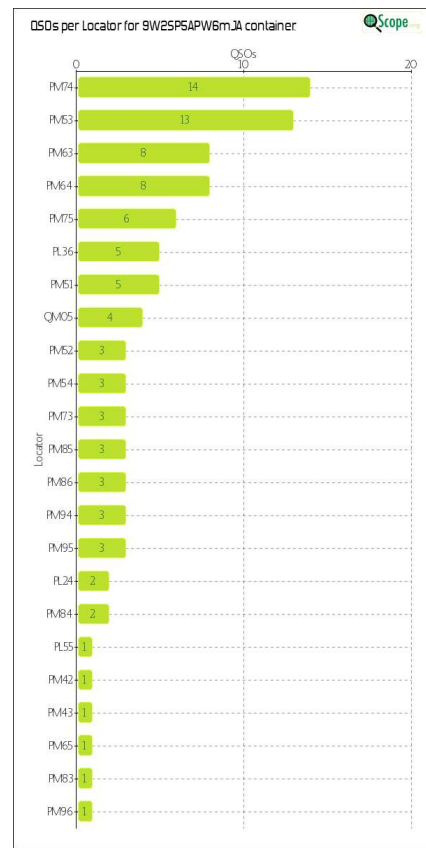

## 9W2/SP5APW – Basic Statistics

	All	JA	
Total number of QSOs	820	346	42.2%
Number of unique calls	706	305	43.2%
Number of 6m QSOs	174	97	55.7%
Number of unique calls on 6m	149	88	59.1%
Number of grid squares worked on 6m	58	23	39.7%
Number of DXCC	62	x	x
Number of DXCC worked on 6m	12	x	x
Longest distance on 6m	7618 km (7Q6M)	5236 km (JO1PSX)	x

JA's grid squares worked by 9W2/SP5APW

9W2/SP5APW 6m QSOs

QSOs and Points per hour/day for 9W25P5APW6mJA container.